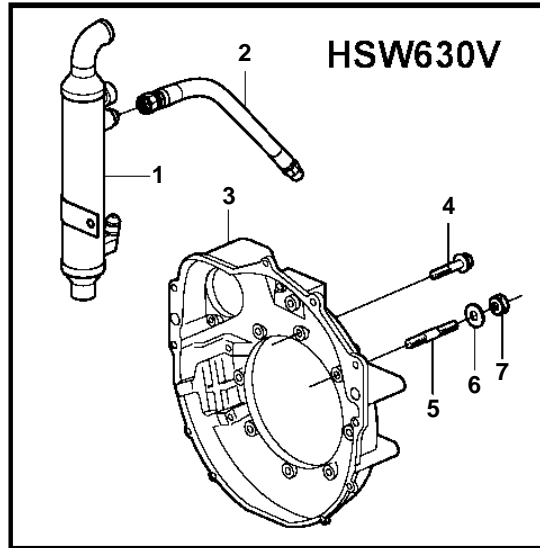

8.1GiI-G, 8.1GXil-F

22551

8.1GiI-G, 8.1GXil-F

REF	PART NO.	QTY	DESCRIPTION	NOTES
1	3808226	1	Oil cooler	
2	3861441	1	Oil hose	L=559mm
	3861442	1	Oil hose	L=762mm
3	841056	1	Flywheel housing	
4	3853558	2	Flange screw	
5	953517	4	Stud	
6	3854496	4	Washer	
7	950355	4	Nut	
8	3861441	1	Oil hose	L=559mm
	3861443	1	Oil hose	L=838mm
9	191114	2	Fitting	
10	955556	2	Screw	
11	953540	4	Stud	
12		6	Stud	
13	3854496	6	Washer	
14	950355	6	Nut	
15	3817834	1	Oil cooler	
16	3861442	2	Oil hose	L=762mm
17	191114	1	Fitting	