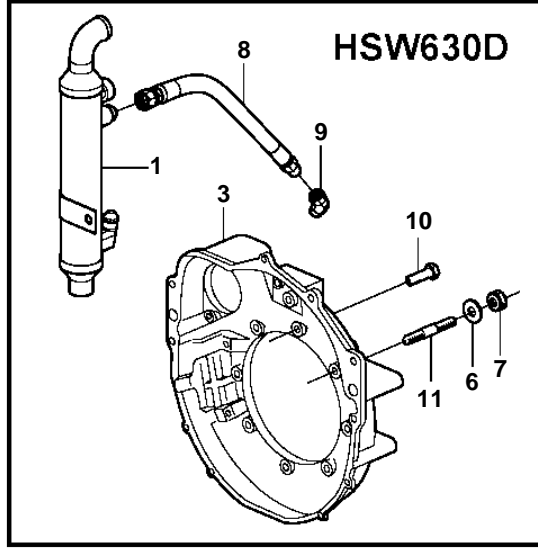

8.1GiI-G, 8.1GXil-F

22551

8.1GiI-G, 8.1GXil-F

REF	PART NO.	QTY	DESCRIPTION	NOTES
1	3808226	1	Oil cooler	
2	3861441	1	Oil hose	L=559mm
	3861442	1	Oil hose	L=762mm
3	841056	1	Flywheel housing	
4	3853558	2	Flange screw	
5	953517	4	Stud	
6	3854496	4	Washer	
7	950355	4	Nut	
8	3861441	1	Oil hose	L=559mm
	3861443	1	Oil hose	L=838mm
9	191114	2	Fitting	
10	955556	2	Screw	
11	953540	4	Stud	
12		6	Stud	
13	3854496	6	Washer	
14	950355	6	Nut	
15	3817834	1	Oil cooler	
16	3861442	2	Oil hose	L=762mm
17	191114	1	Fitting	