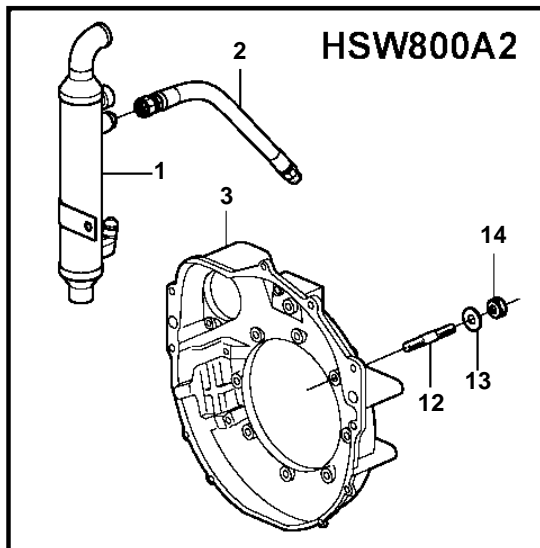

8.1GiI-G, 8.1GXil-F

22551

8.1GiI-G, 8.1GXil-F

REF	PART NO.	QTY	DESCRIPTION	NOTES
1	3808226	1	Oil cooler	
2	3861441	1	Oil hose	L=559mm
	3861442	1	Oil hose	L=762mm
3	841056	1	Flywheel housing	
4	3853558	2	Flange screw	
5	953517	4	Stud	
6	3854496	4	Washer	
7	950355	4	Nut	
8	3861441	1	Oil hose	L=559mm
	3861443	1	Oil hose	L=838mm
9	191114	2	Fitting	
10	955556	2	Screw	
11	953540	4	Stud	
12		6	Stud	
13	3854496	6	Washer	
14	950355	6	Nut	
15	3817834	1	Oil cooler	
16	3861442	2	Oil hose	L=762mm
17	191114	1	Fitting	