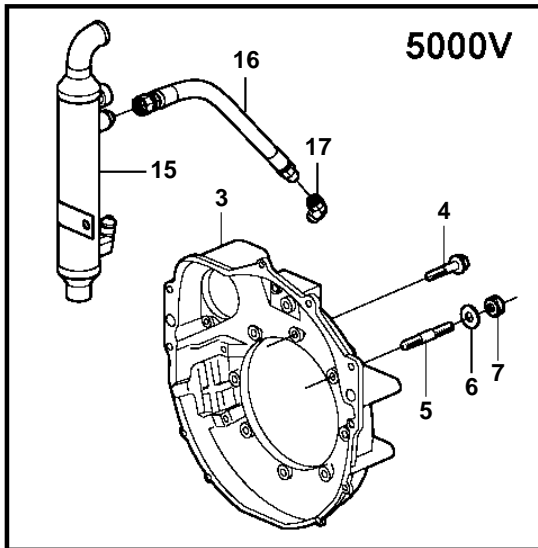

8.1GiI-G, 8.1GXil-F

22551

8.1GiI-G, 8.1GXil-F

REF	PART NO.	QTY	DESCRIPTION	NOTES
1	3808226	1	Oil cooler	
2	3861441	1	Oil hose	L=559mm
	3861442	1	Oil hose	L=762mm
3	841056	1	Flywheel housing	
4	3853558	2	Flange screw	
5	953517	4	Stud	
6	3854496	4	Washer	
7	950355	4	Nut	
8	3861441	1	Oil hose	L=559mm
	3861443	1	Oil hose	L=838mm
9	191114	2	Fitting	
10	955556	2	Screw	
11	953540	4	Stud	
12		6	Stud	
13	3854496	6	Washer	
14	950355	6	Nut	
15	3817834	1	Oil cooler	
16	3861442	2	Oil hose	L=762mm
17	191114	1	Fitting	