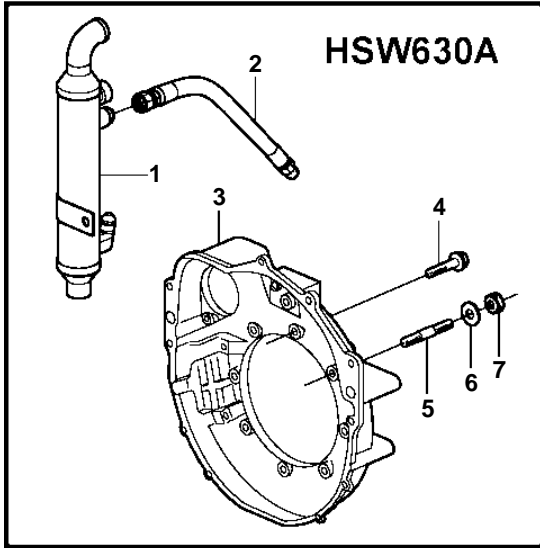

8.1GiI-G, 8.1GXil-F

22551

8.1GiI-G, 8.1GXil-F

REF	PART NO.	QTY	DESCRIPTION	NOTES
1	3808226	1	Oil cooler	
2	3861441	1	Oil hose	L=559mm
	3861442	1	Oil hose	L=762mm
3	841056	1	Flywheel housing	
4	3853558	2	Flange screw	
5	953517	4	Stud	
6	3854496	4	Washer	
7	950355	4	Nut	
8	3861441	1	Oil hose	L=559mm
	3861443	1	Oil hose	L=838mm
9	191114	2	Fitting	
10	955556	2	Screw	
11	953540	4	Stud	
12		6	Stud	
13	3854496	6	Washer	
14	950355	6	Nut	
15	3817834	1	Oil cooler	
16	3861442	2	Oil hose	L=762mm
17	191114	1	Fitting	